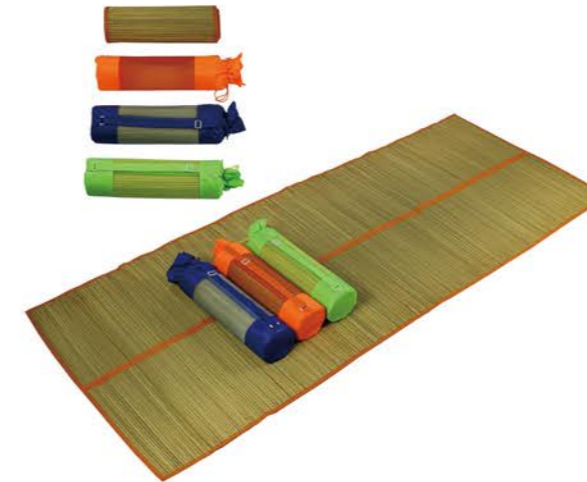

YTHC91
 Size: 60x180cm
 (70x180cm,
 76x180cm, 90x180cm)

YTEC390
 Size: 75x180cm(90x180cm)

YTHC90
 Size: 60x180cm
 (70x180cm,
 75x180cm, 90x180cm)

STADIUM CHAIR

YTBM031
 Size: 60x180cm
 non-woven fabric
 webbing
 packing size
 60x33x68cm 50pcs